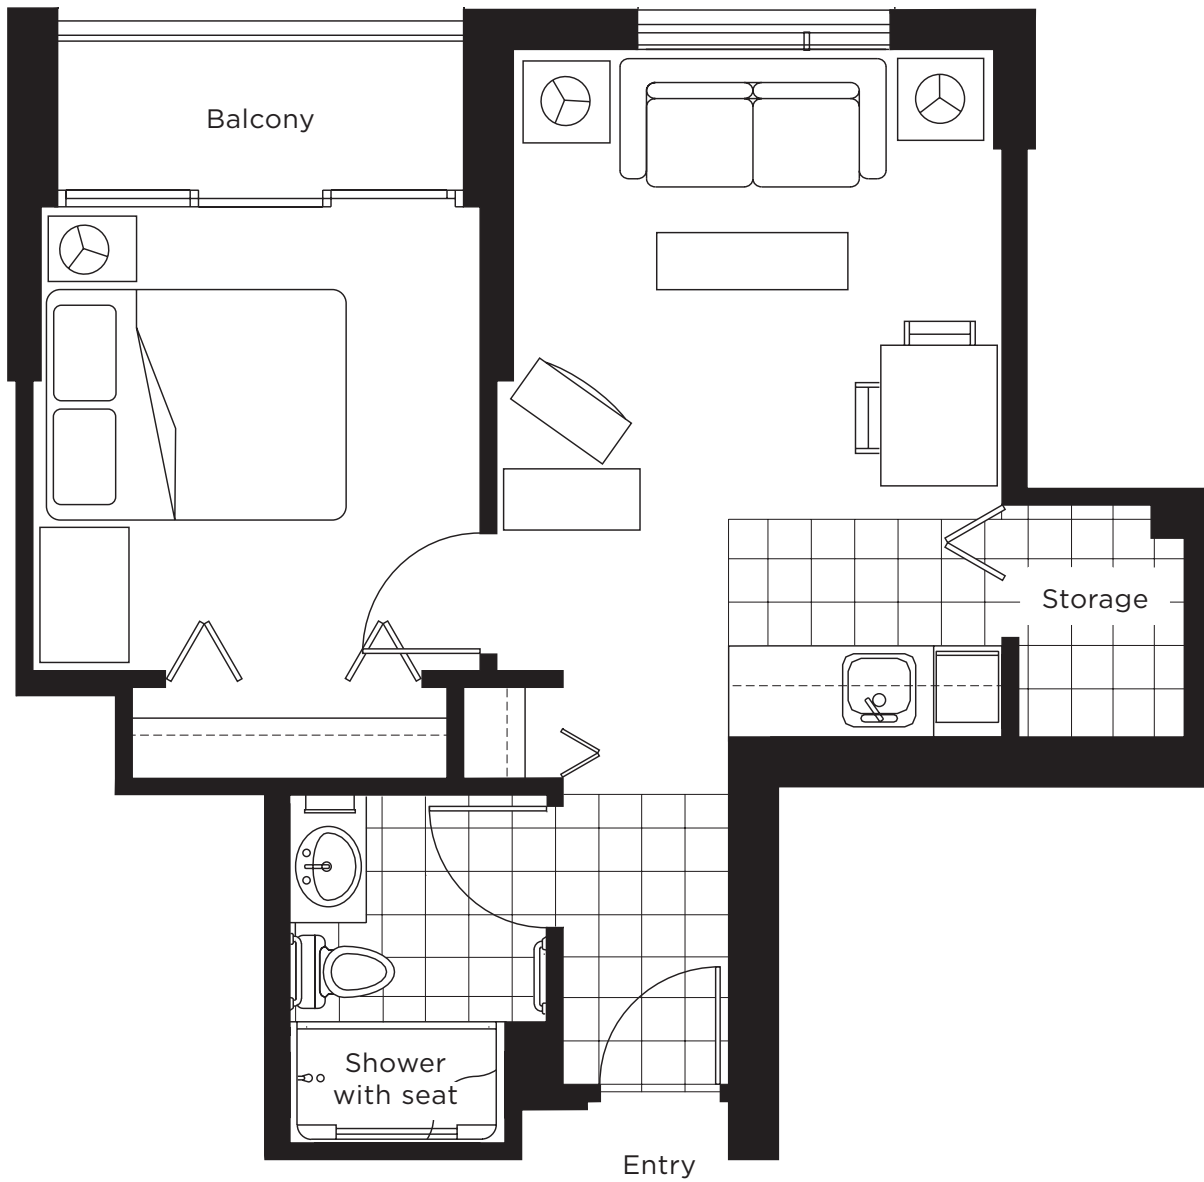

Typical Studio

293 - 348 sq ft

Typical One Bedroom

415 - 438 sq ft

Typical One Bedroom Deluxe (2 Bath)

655 - 705 sq ft