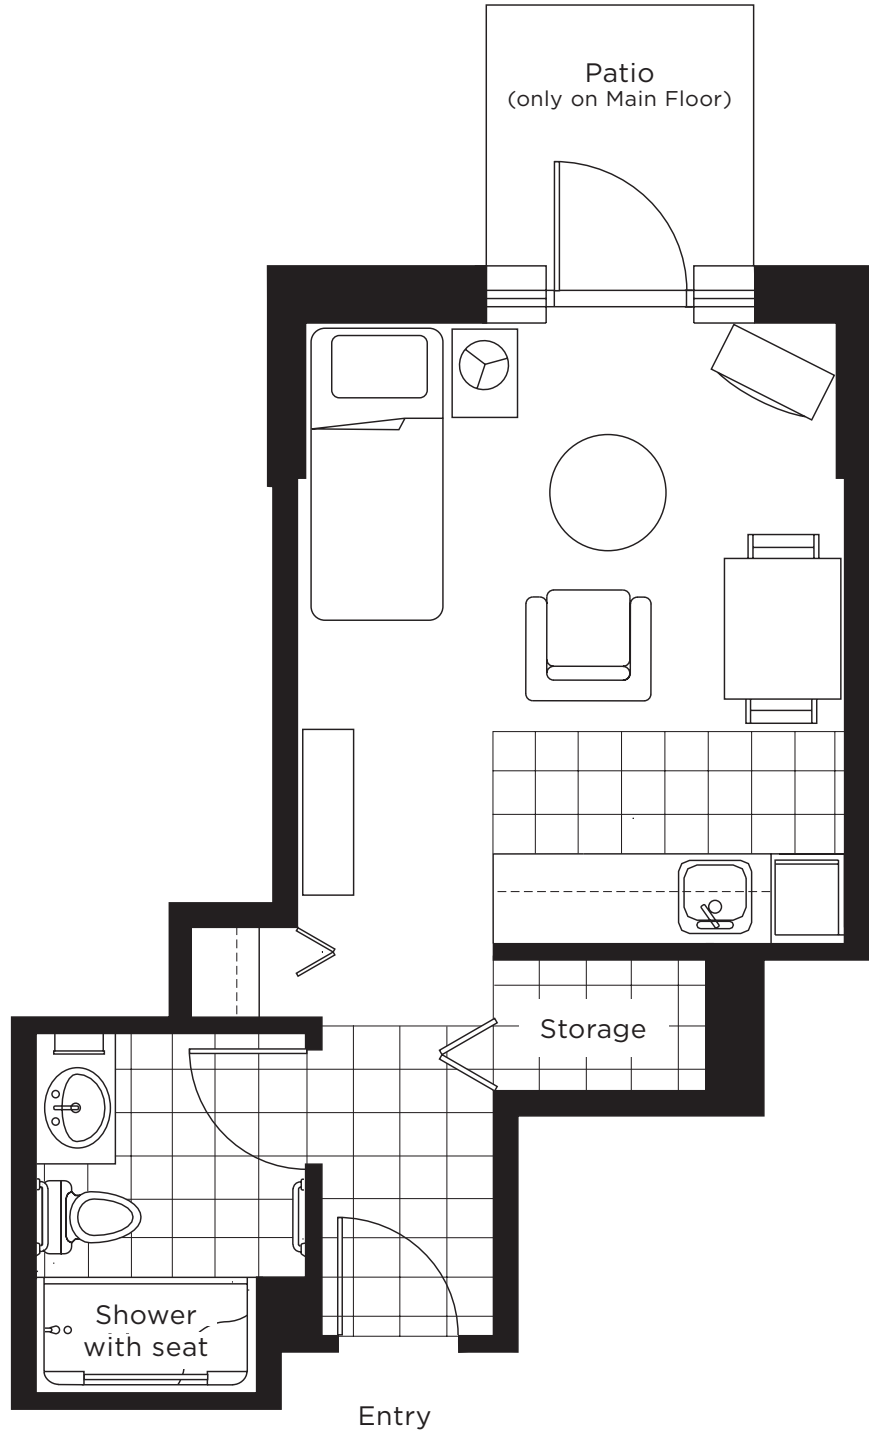

Typical Studio

293 - 348 sq ft

Typical One Bedroom

415 - 438 sq ft

Typical One Bedroom Deluxe (2 Bath)

655 - 705 sq ft